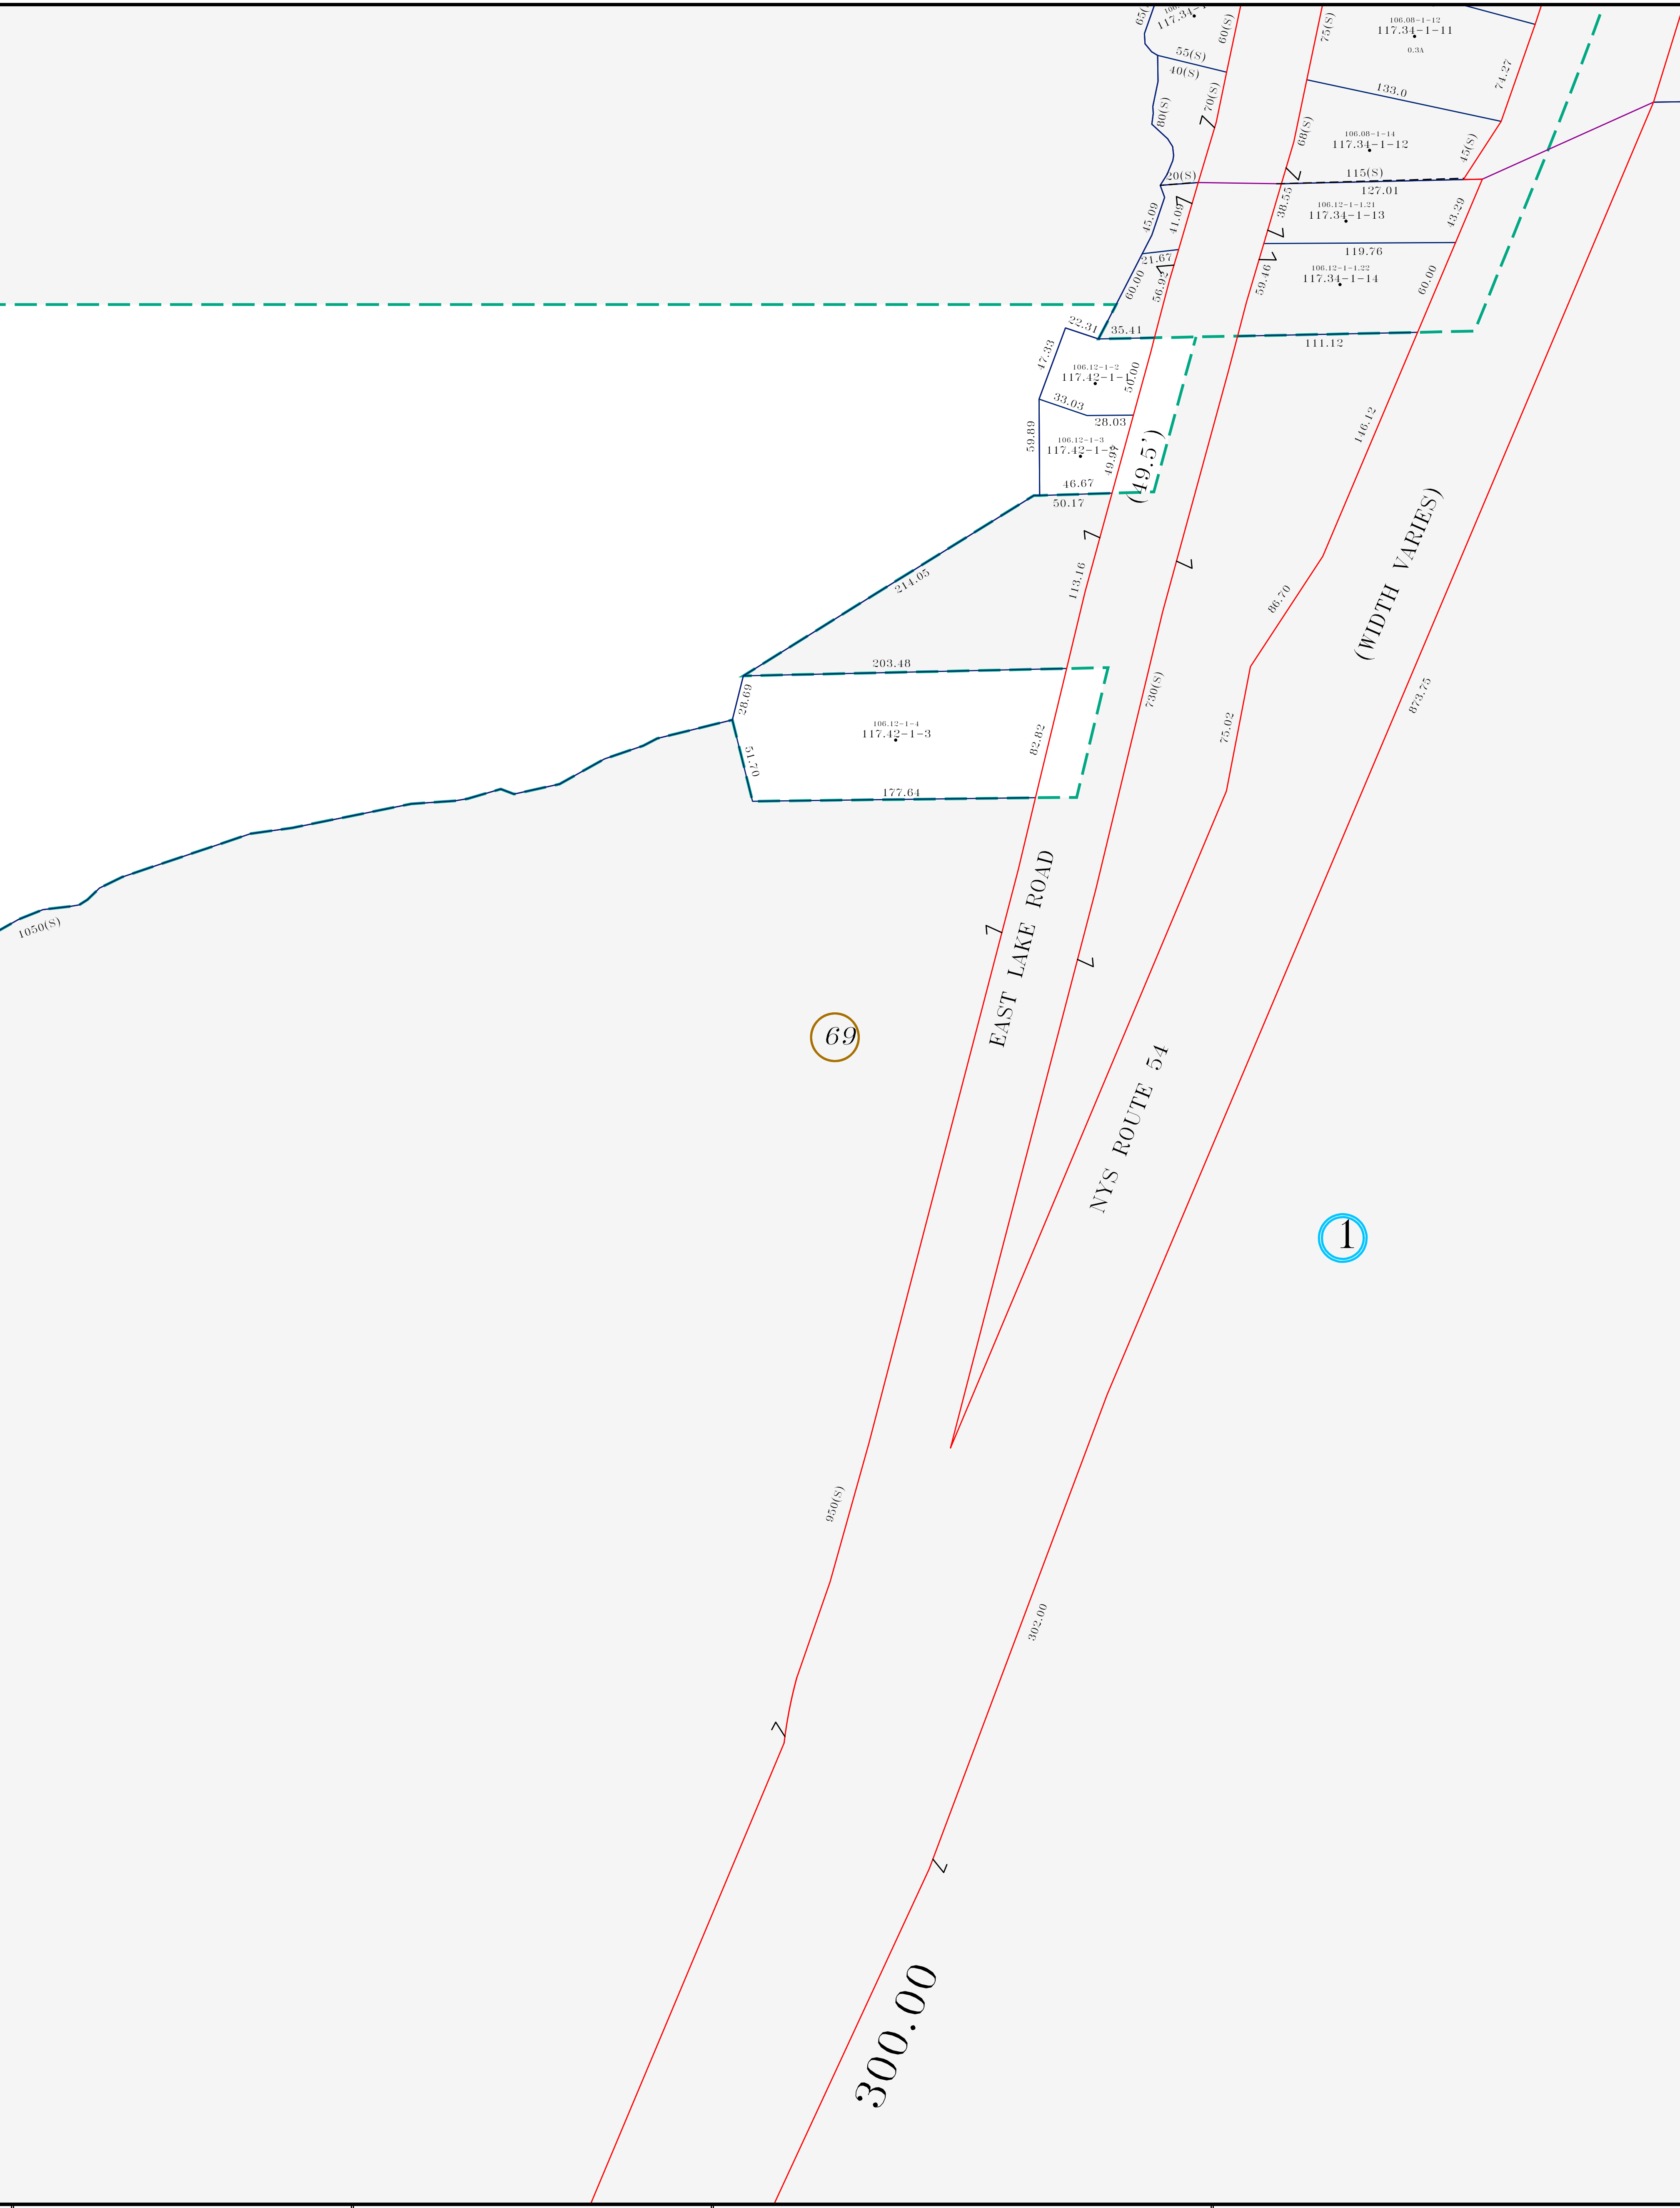

PENN YAN FIRE DISTRICT

DUNDEE FIRE DISTRICT

1096.59

E 679,500
N 918,000

E 679,500
N 917,000

69

1

300.00

EAST LAKE ROAD

NYS ROUTE 54

(WIDTH VARIES)

NOTES

THIS MAP WAS PREPARED FOR TAX PURPOSES ONLY AND IS NOT TO BE REPRODUCED OR USED FOR SURVEYING OR CONVEYANCING.

REVISION TABLE		
DATE	MADE BY	CHANGES OR ADDITIONS

SPECIAL DISTRICTS	
SCHOOL: PENN YAN CENTRAL SCHOOL DISTRICT	FIRE: DUNDEE FIRE DISTRICT

LEGEND	
COUNTY LINE	PROPERTY LINE
TOWN LINE	ORIGINAL LOT LINE
CORPORATION LINE	SCHOOL DISTRICT LINE
BLOCK LINE	WATER DISTRICT LINE
RIGHT OF WAY LINE	FIRE DISTRICT LINE
STREAM	SEWER DISTRICT LINE
RAILROAD	DENOTES COMMON OWNER

TAX MAP BLOCK NUMBER	117.34
CALCULATED ACREAGE	117.49
SCALED DIMENSION	
DEED DIMENSION	

DEED LOT NUMBER	117.34
TAX MAP PARCEL NUMBER	
COORDINATE LOCATOR	

TOWN OF BARRINGTON
YATES COUNTY, NEW YORK

GRAPHIC SCALE
SCALE 1" = 50'